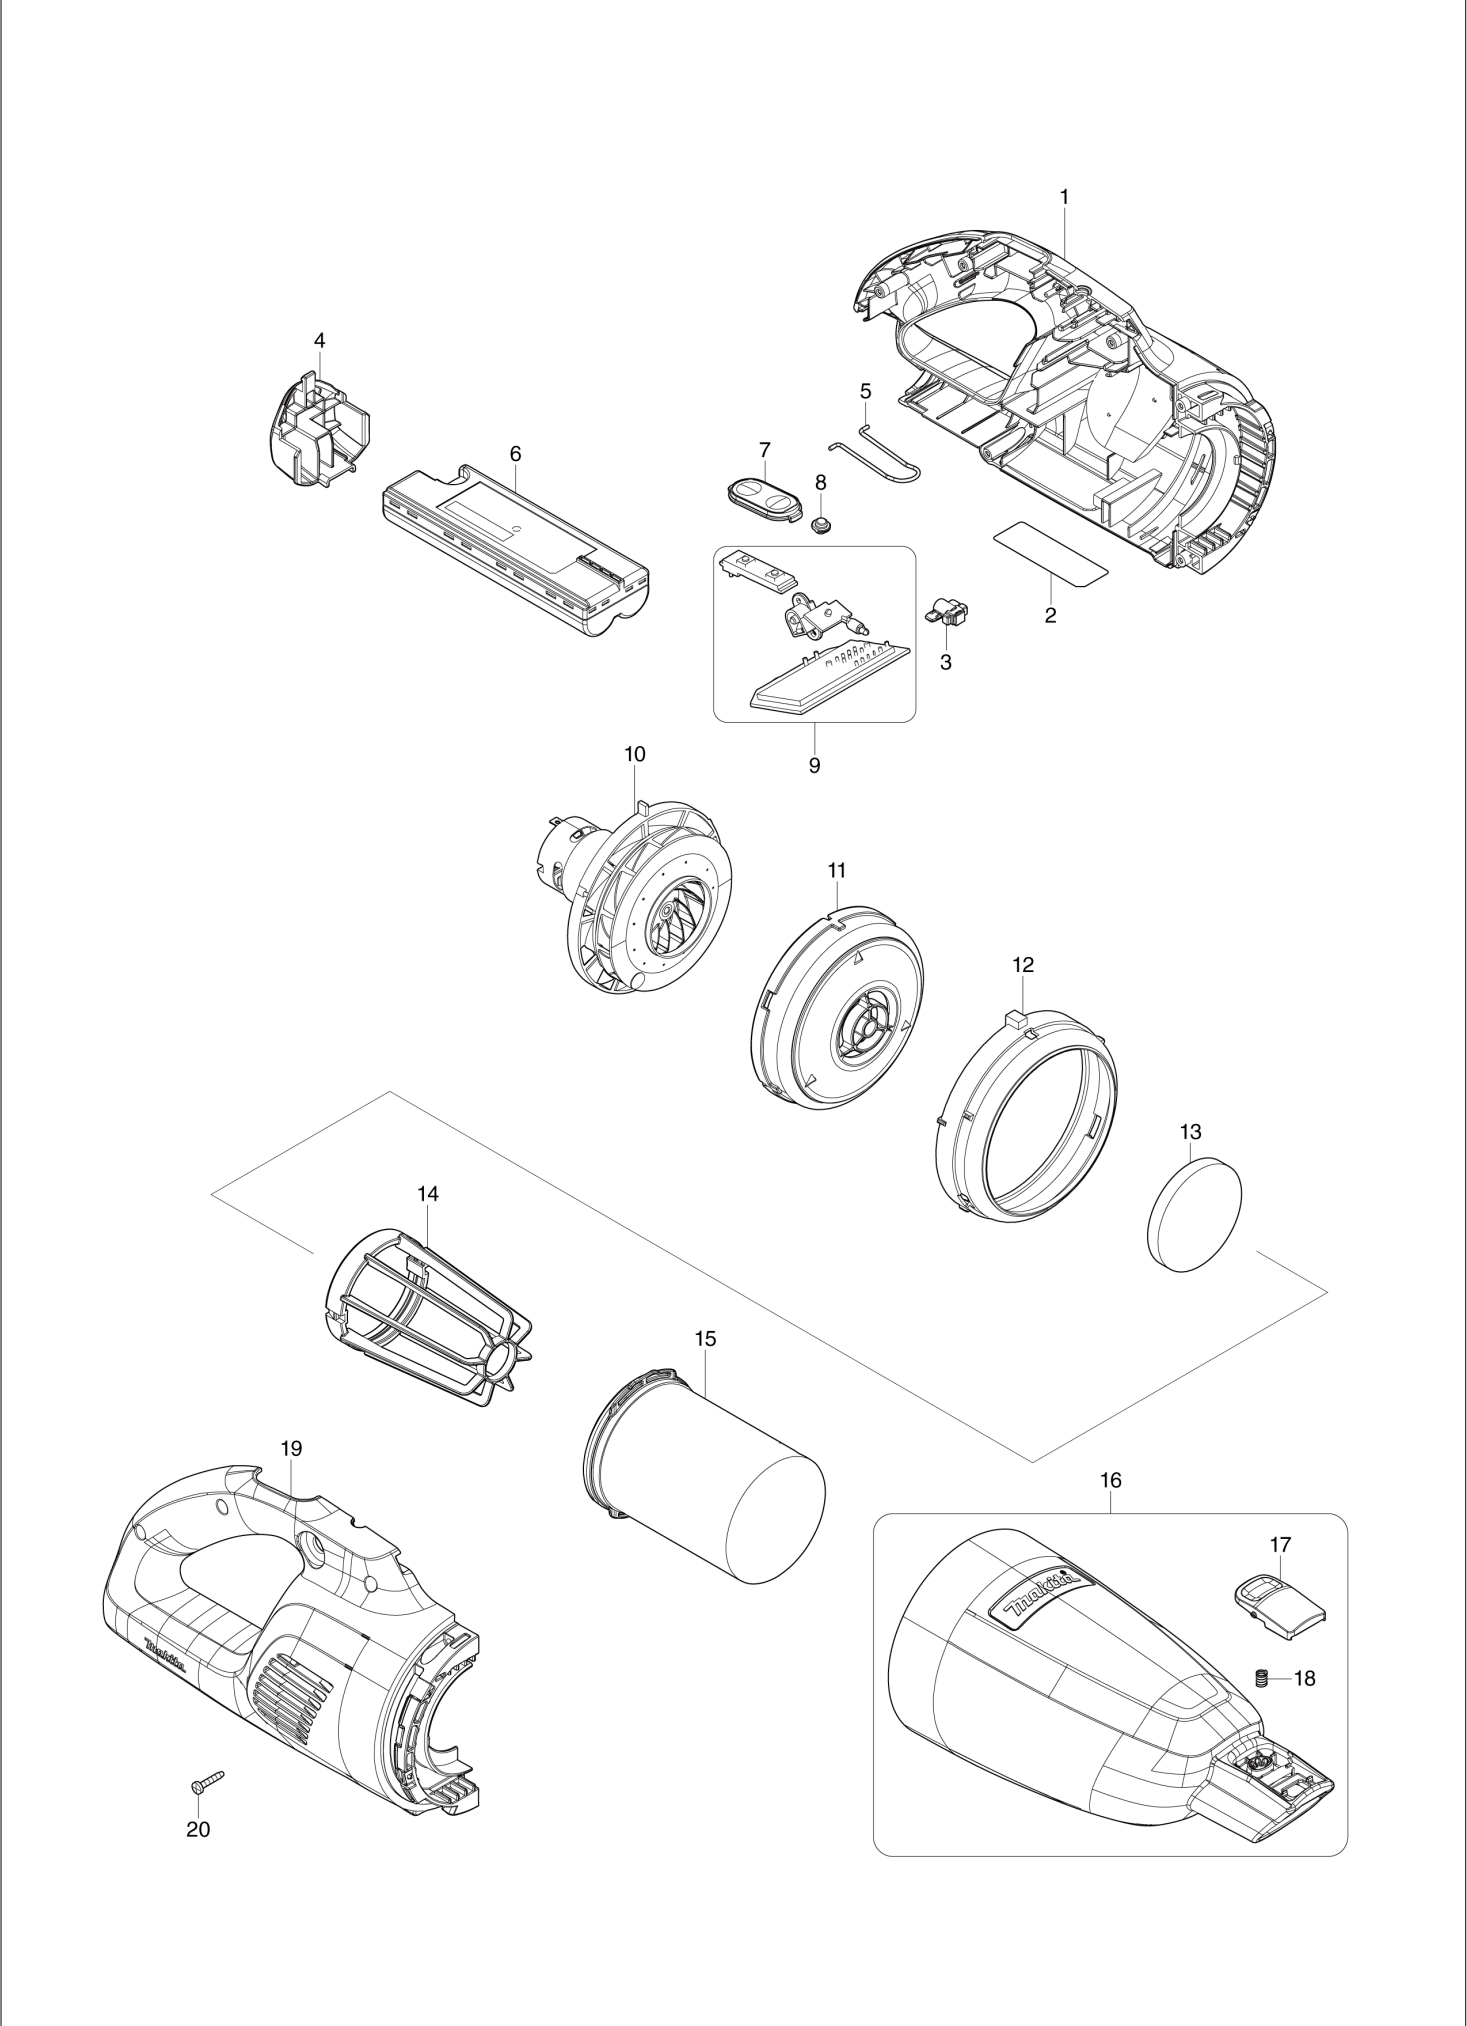

# Diagram / Parts List

**CL117FD**

**CORDLESS CLEANER**

(TH) CL117FD / CORDLESS CLEANER

<b>TH</b>	<b>THAILAND</b>
-----------	-----------------